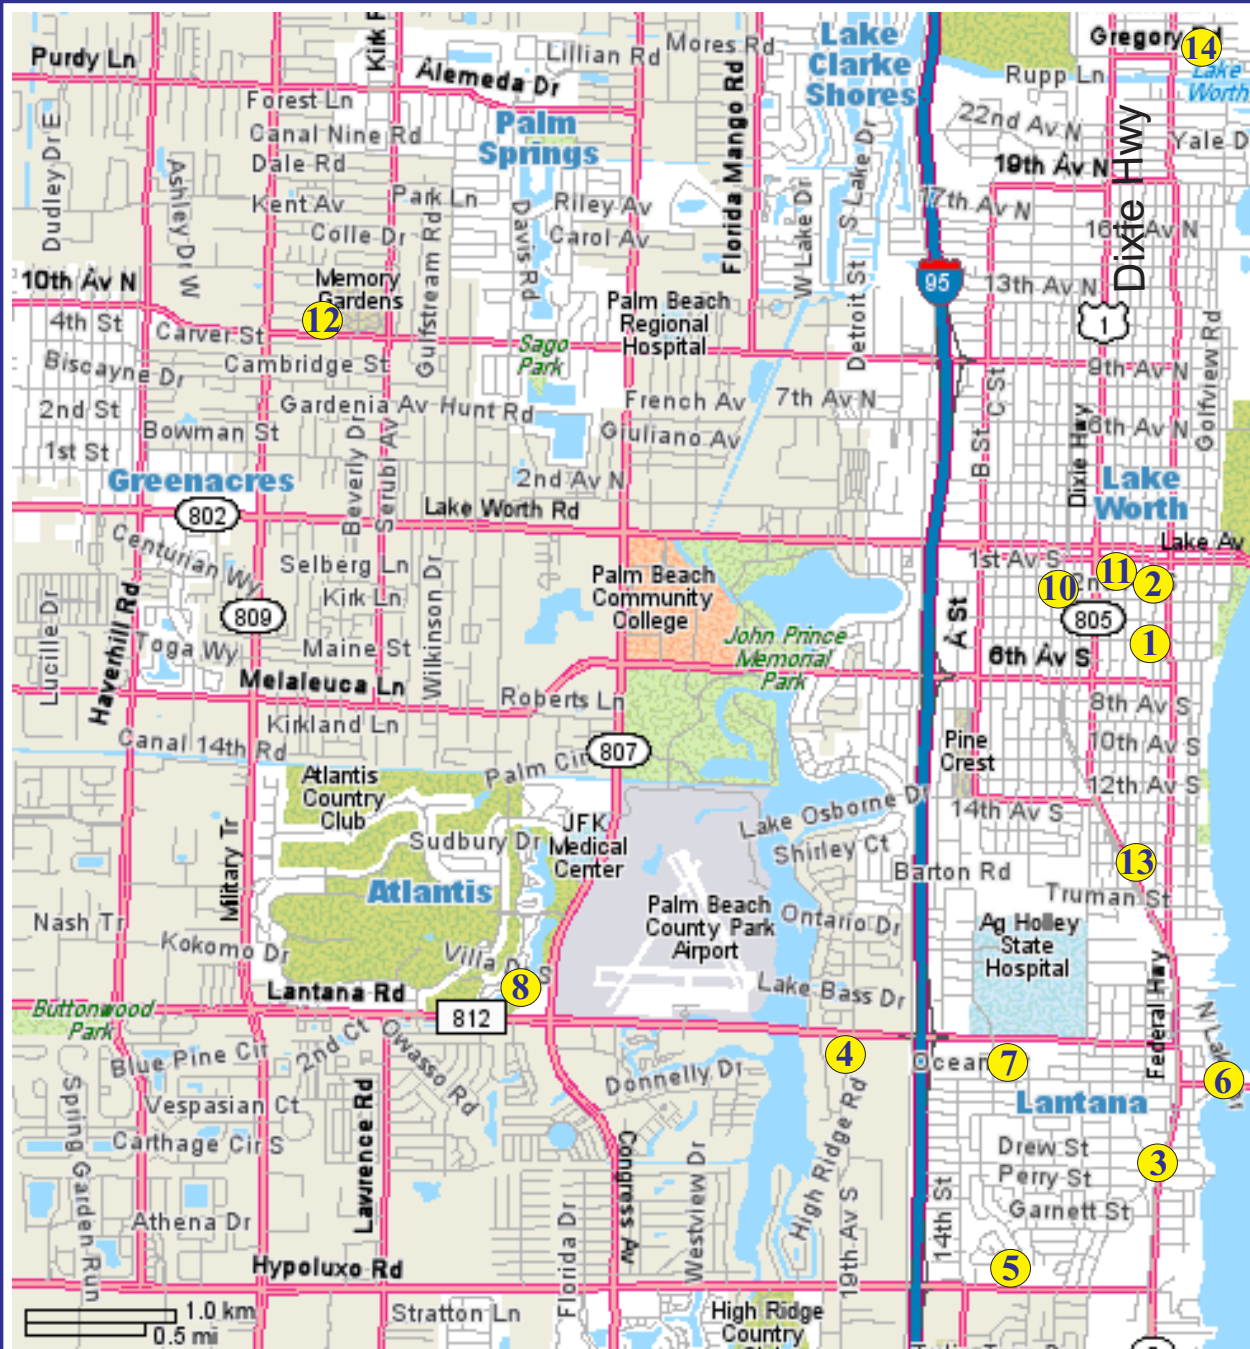

LW / Lantana Meeting Locator

- #1 - 521 South Federal Hwy.
- #2 - Calvary United Methodist
- #3 - Our Club
- #4 - Living Word Lutheran Church
- #5 - Church of the Guardian Angel
- #6 - A1A Beach Meeting
- #7 - Holy Spirit Catholic Church
- #8 - Books Boutique Cafe
- #10 - First Baptist Church of LW
- #11 - Lambda North Clubhouse
(Gay & Lesbian)
- #12 - 4122 10th Ave.
(Spanish Speaking)
- #13 - 1600 S. Dixie Hwy Suite #L
(Spanish Speaking)
- #14 - Congregational Church